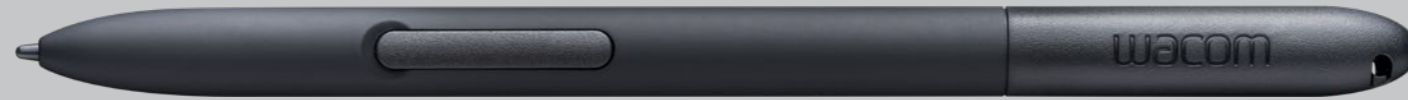

More human

More digital

Japan (HQ)

For more information please contact:

Wacom Co., Ltd. · Sumitomo Fudosan Shinjuku Grand Tower 31F, 35F,
8-17-1 Nishi-Shinjuku, Shinjuku-ku, Tokyo 160-6131, Japan
vm-info@wacom.co.jp · 03-5337-6706

Americas

For more information please contact / Pour de plus amples informations,
veuillez contactez / Para obtener información adicional, póngase en contacto
con: Wacom Technology Corporation · 1455 NW Irving Street, Suite 800 |
Portland, OR 97209 USA
esign@wacom.com · 1-503-525-3100

Europe, Middle East and Africa

For more information please contact / Pour de plus amples informations,
veuillez contactez / Para obtener información adicional, póngase en contacto
con: Wacom Europe GmbH · Zollhof 11-15, 40221 Düsseldorf, Germany
solutions@wacom.eu · +49 211 385 48 0

China

For more information please contact:

Wacom China Corporation · 518, West Wing Office, China World Trade Center,
No. 1 Jianguomenwai Avenue, Chaoyang District, Beijing 100004, China
WW@wacom.com · 400-810-5460

Hong Kong

For more information please contact:

Wacom Hong Kong Ltd. · Unit 1610, 16/F, Exchange Tower, 33 Wang Chiu Road
Kowloon Bay, Hong Kong
e-signature@wacom.com · +852 2573 9322

Australia

For more information please contact:

Wacom Australia Pty. Ltd. · Ground floor, Building 1, 3 Richardson Place,
North Ryde, NSW, 2113, Australia
Contactapbs@Wacom.com · +61 2 9422 6730

Korea

For more information please contact:

Wacom Korea Co., Ltd. · Rm #1211, 12F, KGIT Sangam Center, 402 Worldcup
Bukro, Mapo-gu, Seoul 03925, Korea
Contactapbs@Wacom.com · 080-800-1231

Singapore

For more information please contact:

Wacom Singapore Pte. Ltd. · 5 Temasek Boulevard, #12-09, Suntec Tower Five,
Singapore 038985, Contactapbs@Wacom.com · (503) 525-3100

India

For more information please contact:

Wacom India Pvt. Ltd. · 426, Tower B, DLF Building Jasola District Centre,
Mathura Road, New Delhi 110025 India, Contactapbs@Wacom.com
Customer Support: 000-800-100-4159, +91-11-47239412

wacom.com/for-business

© 2021 Wacom Co., Ltd.